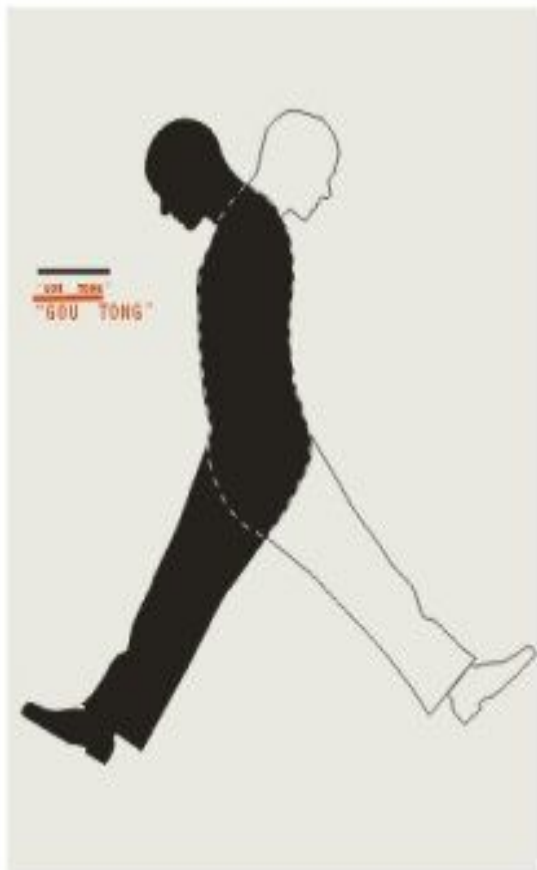

blog.sina.com.cn/melvin888