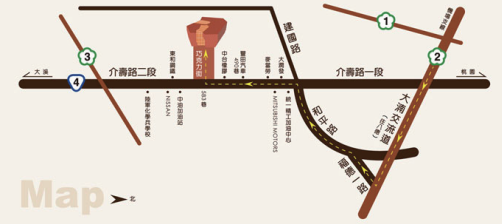

H14 S40 B14  
C54 M81 Y83 K39

H19 S78 B16  
C72 M84 Y93 K64

地址：桃園縣八德市介壽路二段490巷旁巧克力街底  
Chocolate Street, Sec. 2, Jieshou Rd., Bade City, Taoyuan  
TEL：03-3656555\*777

KOKOCHATE  
Chocolate  
FACTORY